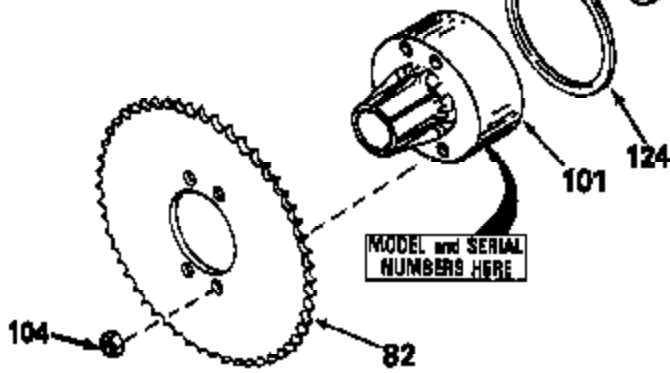

JOIST

SICHER IST DAS:
DAS ORIGINAL

47	48
47A	48A
47B	48B
47C	48C
47D	48D
47E	48E
47H	48H
47L	48L

47M	48M
47P	48P
47R	48R
47V	48V
47W	48W
47X	48X

Ref #	Part Number	Qty	Description
13	778221		Gear, Bevel (16 teeth)
14	778068		Gear, Pinion (16 teeth)
17	786040		Pin, Drive
26	792125		Ring, Retaining (4 required) (Pkg. of 2)
31	780001		Washer (3/4" ID x 1-1/2" OD x 1/16" t hick)
31A	780096		Washer, Thrust
47L	774755		Axle (18-11/16" long)
48L	774755		Axle (18-11/16" long)
82	786043		Sprocket. No Teeth 54. O.D. 8.823
82	786051		Sprocket. No Teeth 60. O.D. 9.841
82	786070		Sprocket. No Teeth 48. O.D. 7.920
82	786041A		Sprocket. No Teeth 45. O.D. 7.389
82	786042		Sprocket. No Teeth 40. O.D. 6.650
90	788067B	100-141C Peerless	Grease (32 oz. bottle Bentonite greas e)
101	774342		Differential Carrier Hsg (Incl. 137)
102	774343		Differential Carrier Hsg (Incl. 139)
103	792041		Screw, 5/16-18 x 3-3/4"
104A	792061		Washer, Flat, 5/16"
104	792042		Nut, Lock, 5/16-18 (Use as required)
137	780110		Bushing (1" ID x 1-1/8" OD x 2" long)
139	780110		Bushing (1" ID x 1-1/8" OD x 2" long)