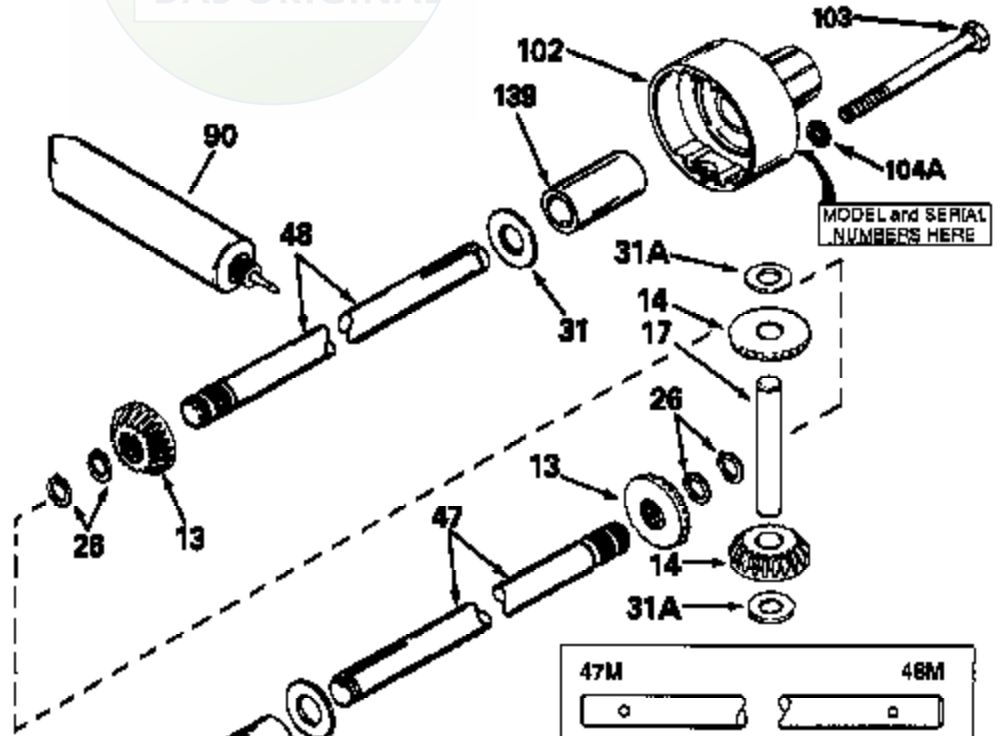

JOIST

SICHER IST DAS:
DAS ORIGINAL

47	48
47A	48A
47B	48B
47C	48C
47D	48D
47E	48E
47H	48H
47L	48L

47M	48M
47P	48P
47R	48R
47V	48V
47W	48W
47X	48X

Ref #	Part Number	Qty	Description
13	778221		Gear, Bevel (16 teeth)
14	778068		Gear, Pinion (16 teeth)
17	786040		Pin, Drive
26	792125		Ring, Retaining (4 required) (Pkg. of 2)
31	780001		Washer (3/4" ID x 1-1/2" OD x 1/16" t hick)
31A	780096		Washer, Thrust
47L	774755		Axle (18-11/16" long)
48L	774755		Axle (18-11/16" long)
82	786043		Sprocket. No Teeth 54. O.D. 8.823
82	786051		Sprocket. No Teeth 60. O.D. 9.841
82	786070		Sprocket. No Teeth 48. O.D. 7.920
82	786041A		Sprocket. No Teeth 45. O.D. 7.389
82	786042		Sprocket. No Teeth 40. O.D. 6.650
90	788067B	100-141C Peerless	Grease (32 oz. bottle Bentonite greas e)
101	774342		Differential Carrier Hsg (Incl. 137)
102	774343		Differential Carrier Hsg (Incl. 139)
103	792041		Screw, 5/16-18 x 3-3/4"
104A	792061		Washer, Flat, 5/16"
104	792042		Nut, Lock, 5/16-18 (Use as required)
137	780110		Bushing (1" ID x 1-1/8" OD x 2" long)
139	780110		Bushing (1" ID x 1-1/8" OD x 2" long)